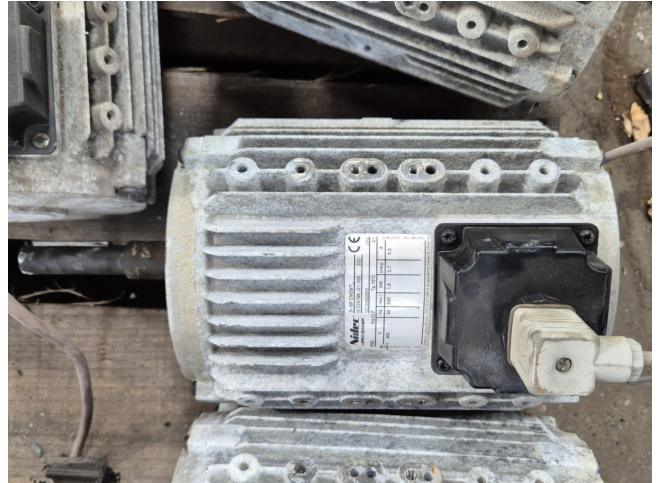

Carrier CM29/T

Specifications

Brand	Carrier
Type	CM29/T
Power (kW)	1,8
Speed (RPM)	930
Size & Weight	180x260x370 mm (LxWxH)
Remarks	Y.o.b. 2021
Stock	3

Description

Used Carrier CM29/T

Used Nidec / Carrier CM29/T fan with the following specifications: 50 Hz - 1,8 kW - 930 RPM - 5,5 A.